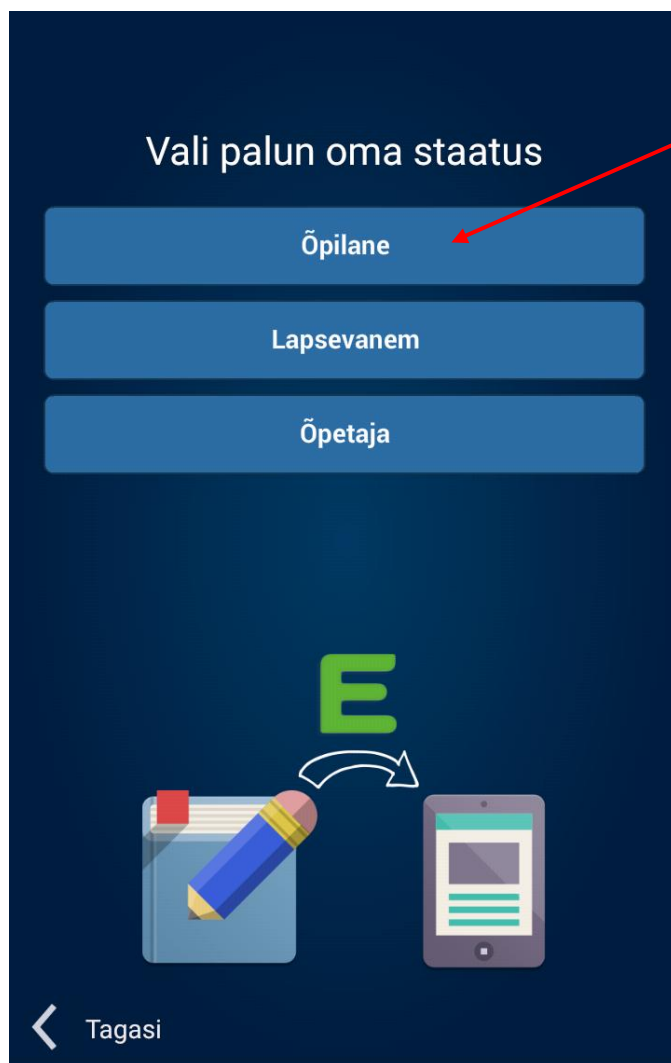

Logi sisse külalisena

[← Tagasi](#)

5. Kirjutage valgesse kasti „kool21sajandil“

Palun sisesta oma kooli EduPage
aadress

.edupage.org

Jätka

← Tagasi

6. Vajutage „Jätka“

Palun sisesta oma kooli EduPage
aadress

kool21sajandil .edupage.org

Jätka

← Tagasi

7. Vali oma staatus – „Õpilane“

8. Kirjutage oma E-mail ja vajutage „Loo konto“

Sisesta oma e-mail

E-mail

Loo konto

E

← Tagasi

The image shows a dark blue mobile application screen. At the top, the text 'Sisesta oma e-mail' is displayed in white. Below this is a white text input field containing the placeholder text 'E-mail'. Underneath the input field is a blue button with the white text 'Loo konto'. A red arrow originates from the top right and points to the 'Loo konto' button. In the lower half of the screen, there is a graphic featuring a green letter 'E' above a curved arrow that points from a blue notepad with a pencil to a smartphone. At the bottom left, there is a white back arrow icon followed by the text 'Tagasi'.